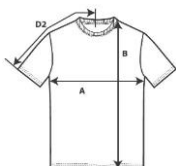

### Softstyle Adult EZ Print T-Shirt

**DETAILS**

**Weight**  
**Content**  
**Yarn Count**  
**Features**

153.0 G/SqM  
100% Ring Spun Cotton  
30/1  
Seamless 1.6 cm 1x1 rib collar  
Taped neck and shoulders  
Twin-needle sleeve and bottom hems  
Modern classic fit  
High stitch density fabric  
Ultra-smooth enzyme washed fabric  
Tear away label

**Country of Origin**

Bangladesh

**Sizes**

S-3XL

**Case Packs**

S - 2XL 72 PIECES  
3XL 36 PIECES

**Colours**

4

**SKU's**

24

**SPECIFICATIONS**

**Centimeters**

**Chest (A)**

Tol-	Tol+	S	M	L	XL	2XL	3XL
1.905	1.905	45.720	50.800	55.880	60.960	66.040	71.120

**Length from HPS (B)**

2.540	2.540	73.025	74.295	76.200	78.105	79.375	81.280
-------	-------	--------	--------	--------	--------	--------	--------

**Sleeve length (Centre back) (D2)**

1.905	1.905	42.545	45.720	48.260	52.070	54.610	57.785
-------	-------	--------	--------	--------	--------	--------	--------

**Inches**

**Chest (A)**

Tol-	Tol+	S	M	L	XL	2XL	3XL
0.750	0.750	18.000	20.000	22.000	24.000	26.000	28.000